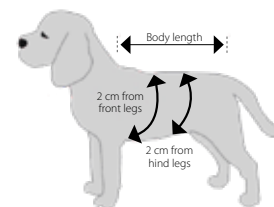

Cat. No	Size	Body length	Chest circumference (2 cm from front legs)	Abdomen circumference (2 cm from hind legs)	Suitable for
273968	XXXS	26 cm	30 cm	26 cm	Small Chihuahua
273969	XXS	33 cm	38 cm	34 cm	Chihuahua, Toy poodle
273970	XS	39 cm	46 cm	42 cm	Yorkshire, Terrier, Lhasa, Toy poodle
273971	S	42 cm	54 cm	50 cm	Malteser, Pekingeser, French Bulldog, Mops, Terrier
273972	M	46 cm	58 cm	52 cm	English Cocker Spaniel, Samojeed, Portuguese Podengo
273973	L	53 cm	62 cm	56 cm	Schnauzer, Beagle, Poodle, Fox Terrier, Chow-Chow
273974	XL	63 cm	70 cm	64 cm	Collie, Appenzeller, Boxer, Schnauzer, Labrador
273975	XXL	74 cm	78 cm	70 cm	Rottweiler, Golden Retriever, Herdershond
273976	XXXL	76 cm	86 cm	76 cm	Saint Bernhard, Newfoundlander

The BUSTER Body Suit is washable at 40°C