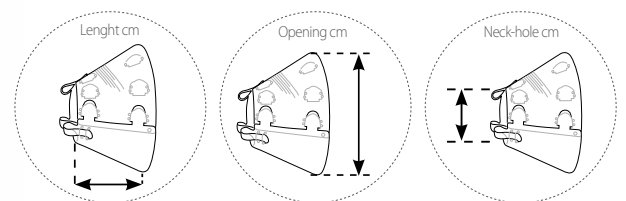

- Postoperative care
- Wound care
- Spay/neuter recovery
- Hot spots and other skin ailments
- Skin diseases

Cat. No	Size	Pk. Size	Colour
273731	7.5 cm	10/pk	
273732	10cm	10/pk	
273733	12.5 cm	10/pk	
273734	15 cm	10/pk	
273735	20 cm	10/pk	
273736	25 cm	10/pk	
273737	30 cm	10/pk	

Instructions for use

Scan QR code to watch the video

273538 BUSTER Design Collar Bones, assorted sizes from 7.5 to 30 cm, 7/pk

Size	Length in cm / Inch	Opening in cm / Inch	Neck-hole in cm / Inch	Suitable for	Kg
7.5 cm	7.5 cm / 2.95"	13-15 cm / 5.1"-5.9"	7-8 cm / 2.7"-3.1"	Pomeranian, Chihuahua	1-3 kg
10 cm	10 cm / 3.93"	15-18 cm / 5.9"-7.0"	7-8 cm / 2.7"-3.1"	Yorkshire terrier, Bichon Frise, Maltese	3-5 kg
12.5 cm	12.5 cm / 4.92"	19-21 cm / 7.4"-8.2"	9-10.5 cm / 3.5"-4.1"	Danish/Swedish farmdog, Papillon, Cairn Terrier, Border Terrier	5-10 kg
15 cm	15 cm / 5.90"	20-22 cm / 7.8"-8.6"	10-12 cm / 3.9"-4.7"	Dutch Kooikerhondje, Scottish Terrier, Beagle, Irish Terrier	10-15 kg
20 cm	20 cm / 8.87"	23-27 cm / 9.0"-10.6"	12-14 cm / 4.7"-5.5"	Australian Shepherd, English Springer Spaniel, Staffordshire Bull Terrier	15-25 kg
25 cm	25 cm / 9.84"	34-42 cm / 13.3"-16.5"	14-16 cm / 5.5"-6.2"	Labrador Retriever, Siberian Husky, Irish Setter	25-30 kg
30 cm	30 cm / 11.81"	41-48 cm / 16.1"-18.8"	15-18 cm / 5.9"-7.0"	Golden Retriever, Boxer, Collie, German Shepherd	25-35 kg