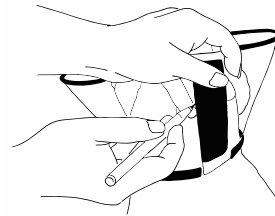

- Postoperative care
- Wound care
- Spay/neuter recovery
- Hot spots and other skin ailments
- Skin diseases

Unique features and benefits

Safety and perfect fit

The collar is provided with neck holes for secure fastening to the dog's neck collar with ie. gauze or a strip.

Easy application

The collar has a touch fastener system for easy and customized adaptation to each animal.

Soft padded edges

The collar is padded with a soft outer silicone edge to avoid scratching humans and furniture and a soft inner silicone edge for optimal a comfortable fit.

Full body coverage

The collar offers a full body coverage and protection preventing the animal from reaching certain areas of the body.

Instruction for use

Step 1

- Fold the collar around the neck
- Mark the selected position
- Leave two fingers width between the collar and neck
- Keep the touch fastener mated throughout the sizing procedure

Step 2

- Remove the adhesive liner from the touch fastener

Step 3

- Apply the adhesive part to the marked position
- Cut off redundant collar material

Step 4

- Place the collar on the pet's neck

Instruction for use