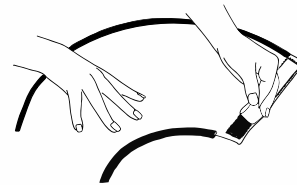

Easy application

The collar has a touch fastener system for easy and customized adaptation to each animal.

Soft padded edges

The collar is padded with a soft outer silicone edge to avoid scratching humans and furniture and a soft inner silicone edge for optimal a comfortable fit.

Full body coverage

The collar offers a full body coverage and protection preventing the animal from reaching certain areas of the body.

Instruction for use

Step 1

- Fold the collar around the neck
- Mark the selected position
- Leave two fingers width between the collar and neck
- Keep the touch fastener mated throughout the sizing procedure

Step 2

- Remove the adhesive liner from the touch fastener

Step 3

- Apply the adhesive part to the marked position
- Cut off redundant collar material

Step 4

- Place the collar on the pet's neck

Instruction for use